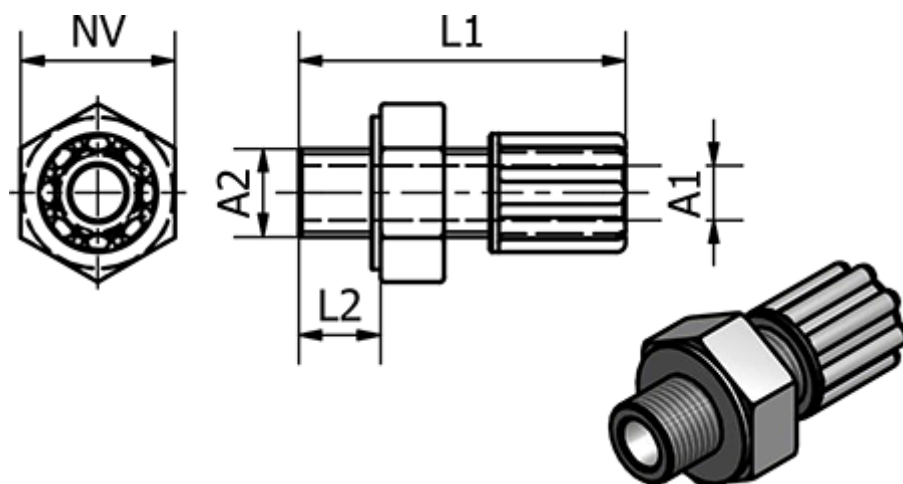

Data Sheet

Article number: 58612024

Description: Push-on 120.24, Ø9/12 - G 3/8"
Straight

Measures

| | |
|-----------------------|----------|
| Ext. Hose Diameter A1 | = 9/12 |
| L1 | = 47 |
| L2 | = 12 |
| NV | = 22 |
| Thread A2 | = G 3/8" |